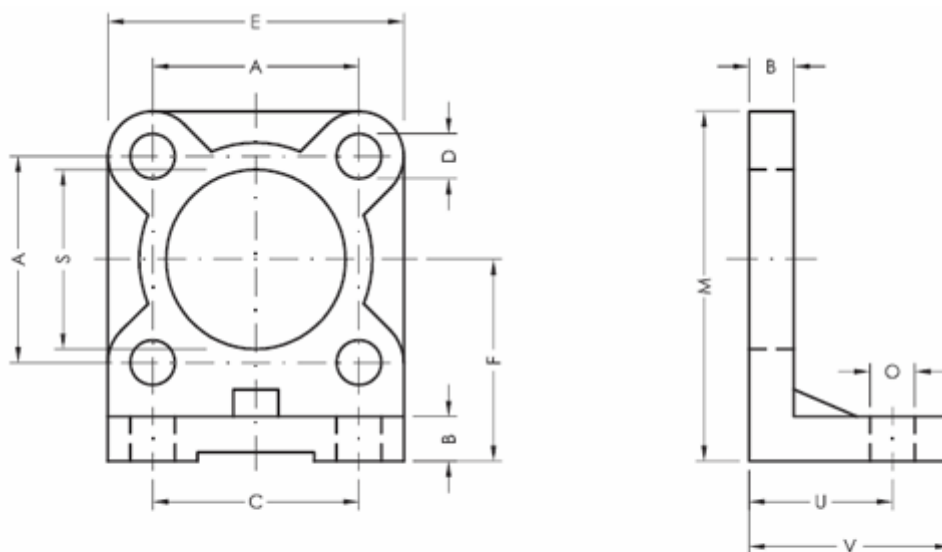

Data Sheet

Article number: 5870035100

Description: High rise pedestal , 0035/100
for 100 mm cylinder

Measures

A	= 89.0	O = 14
B	= 12	S = 55
C	= 75	U = 41
Cylinder size	= 100	V = 56
D	= 11	
E	= 115	
F	= 71	
M	= 128.0	